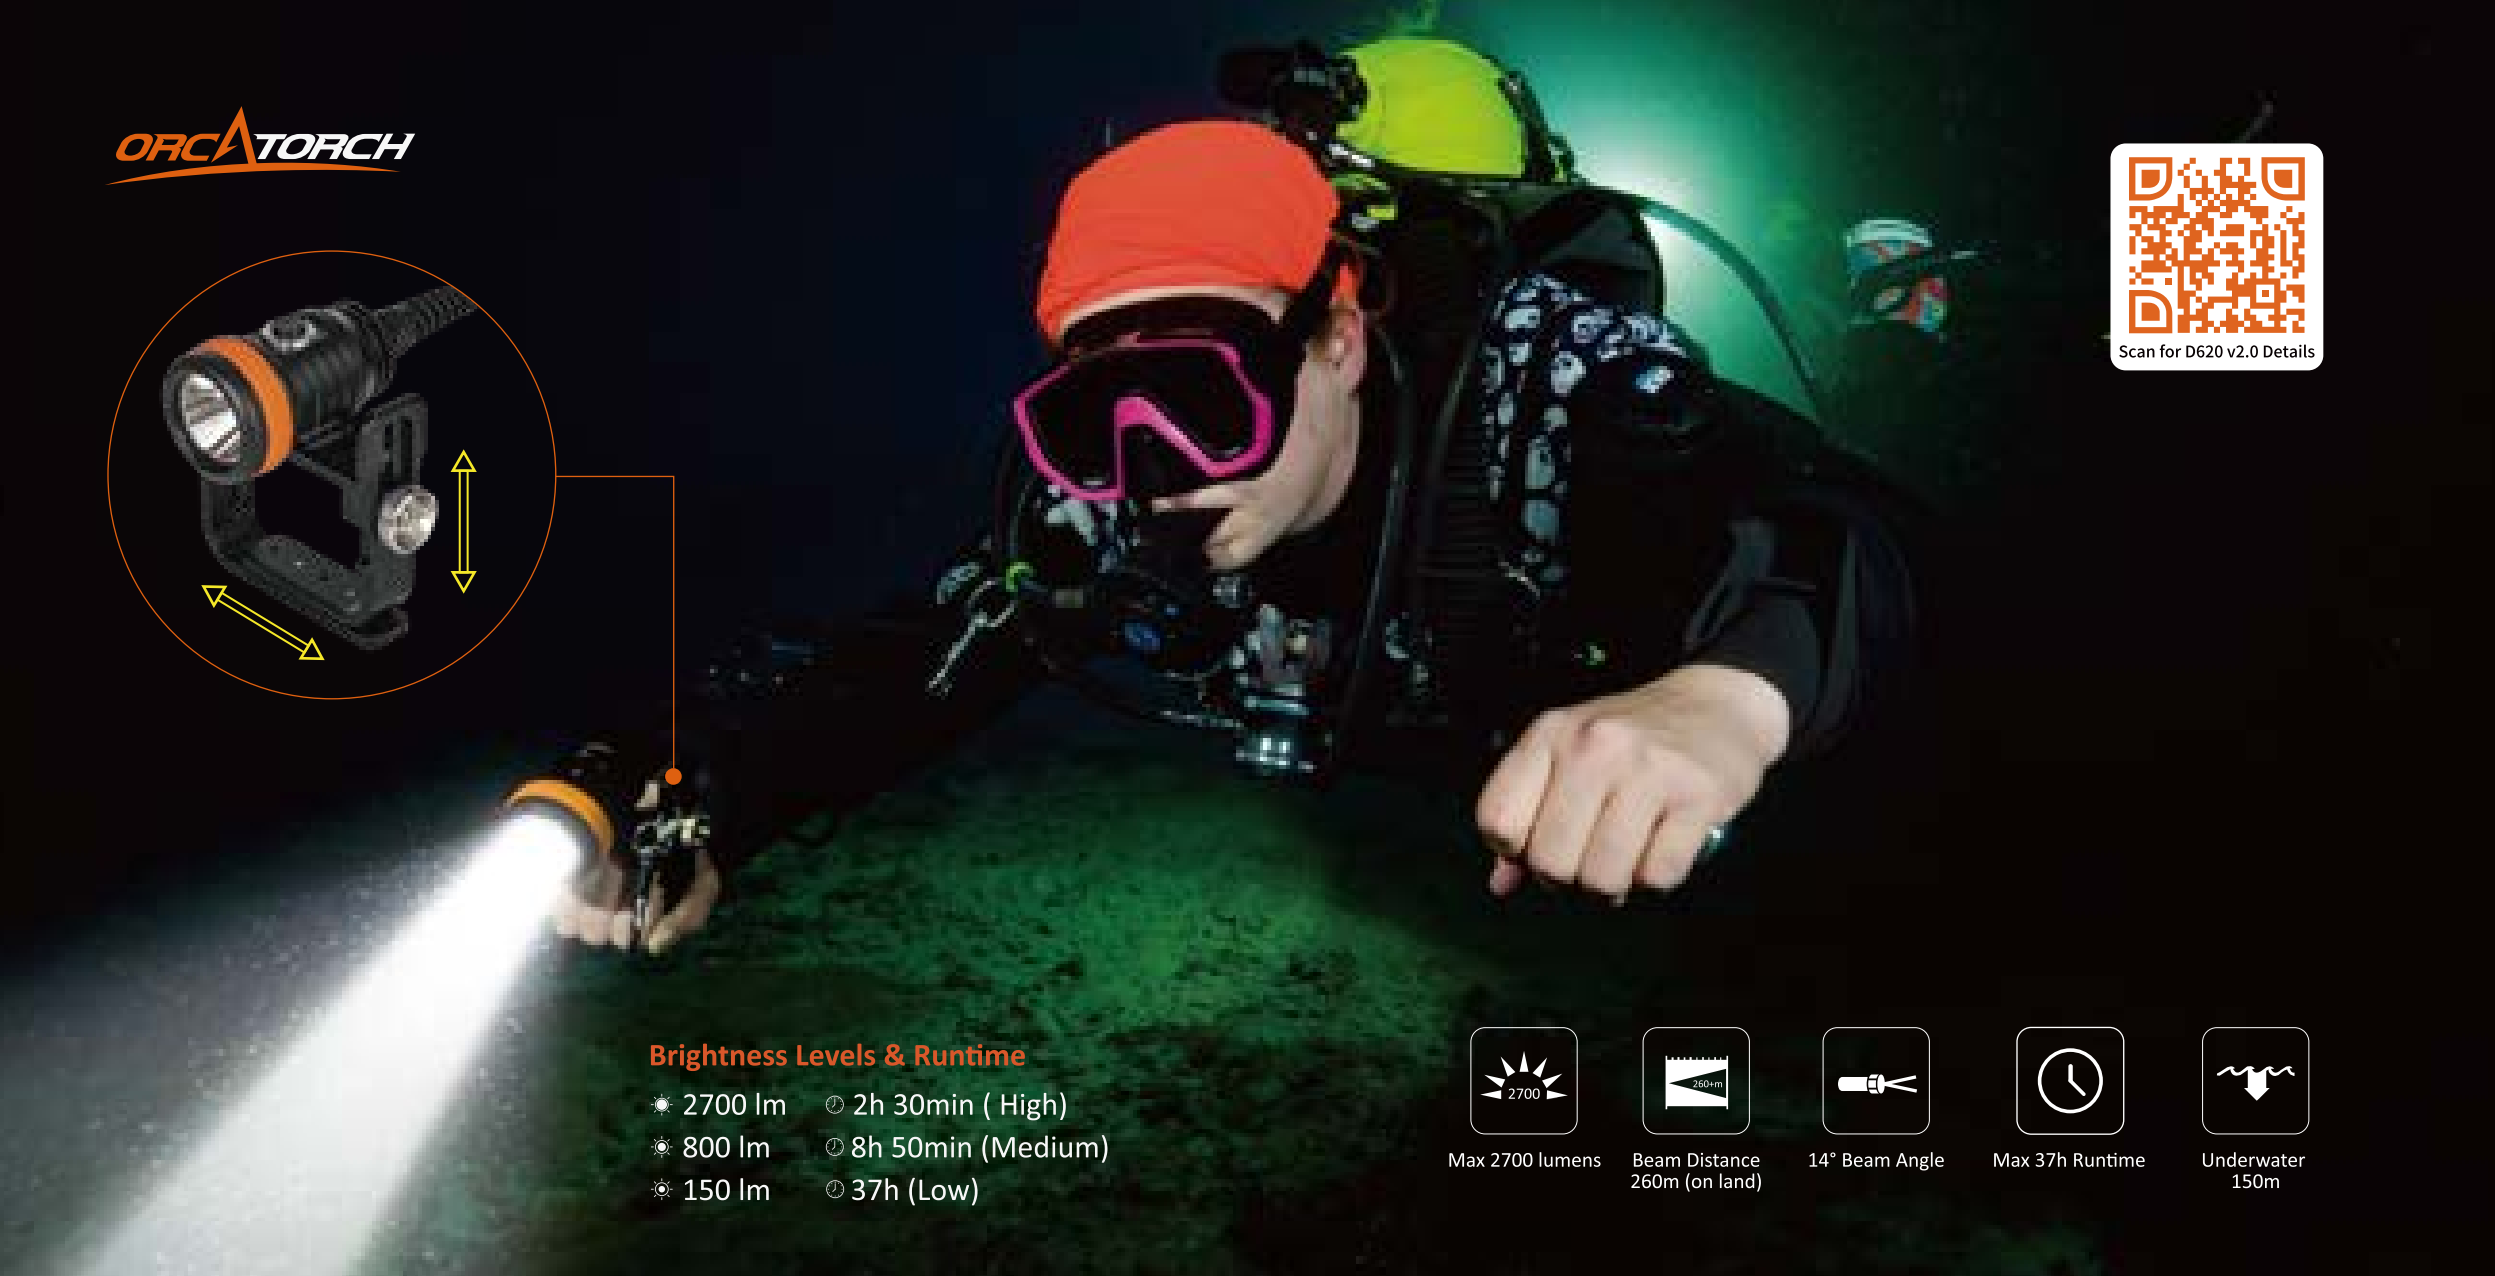

Brightness Levels & Runtime

- ☀ 2700 lm   ⌚ 2h 30min (High)
- ☀ 800 lm   ⌚ 8h 50min (Medium)
- ☀ 150 lm   ⌚ 37h (Low)

Max 2700 lumens

Beam Distance 260m (on land)

14° Beam Angle

Max 37h Runtime

Underwater 150m