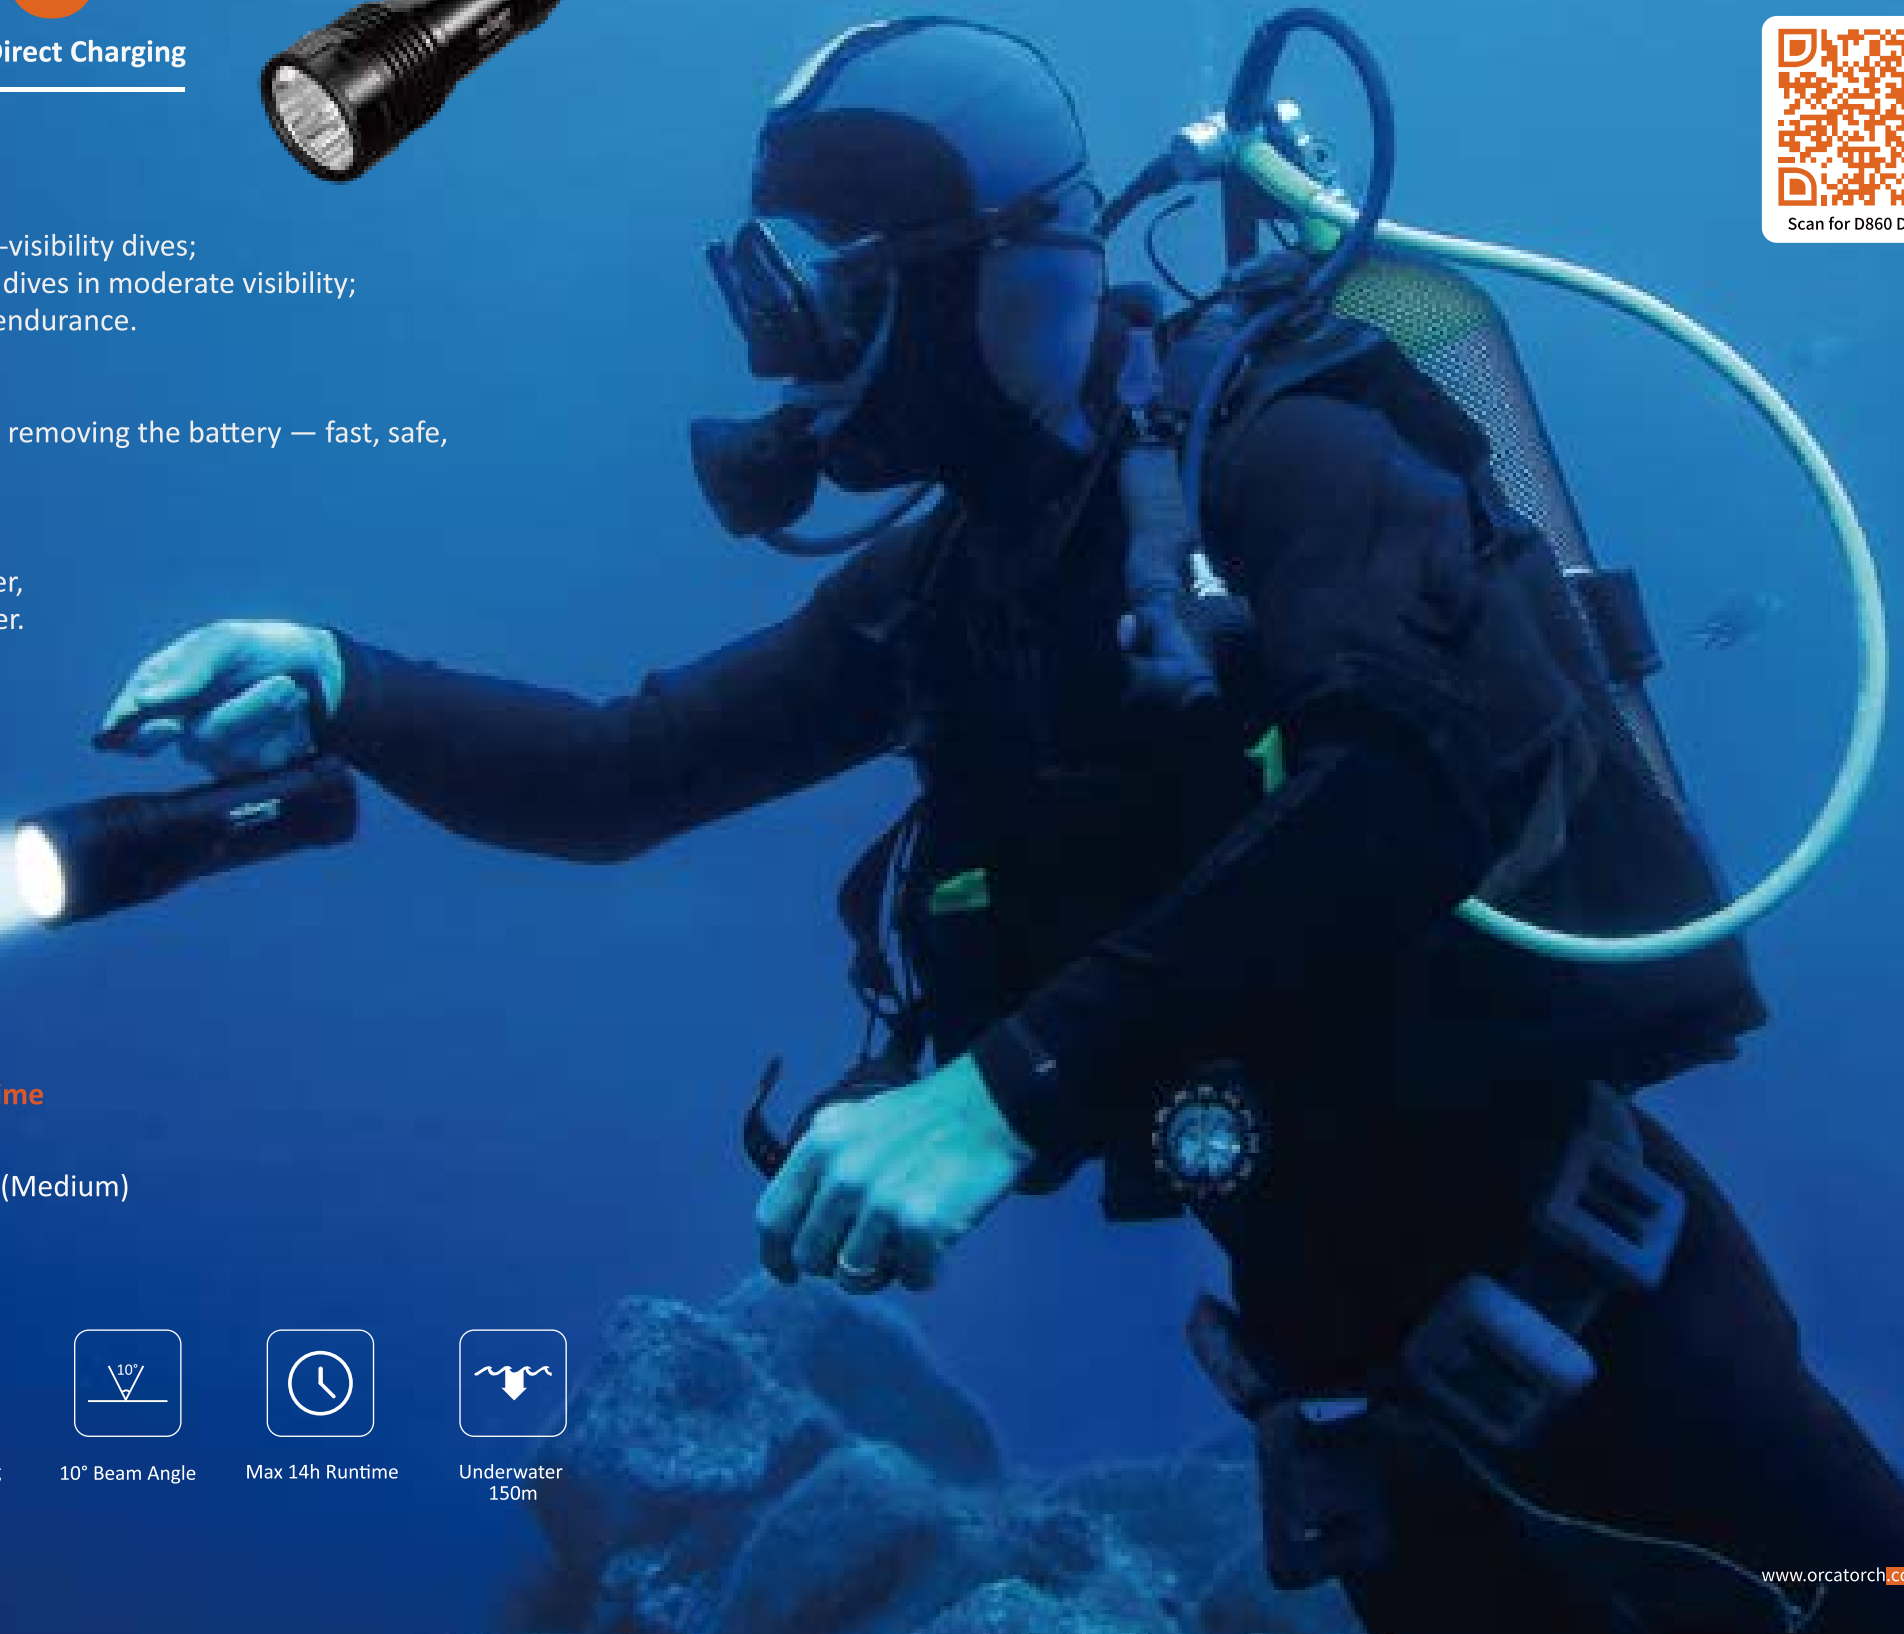

Detachable Hand Grip

Easy to hold and maneuver,
flexible control underwater.

Brightness Levels & Runtime

- ☀ 4200 lm ⌚ 1h (High)
- ☀ 1500 lm ⌚ 4h 30min (Medium)
- ☀ 500 lm ⌚ 14h (Low)

Max 4200 lumens

Direct Charging