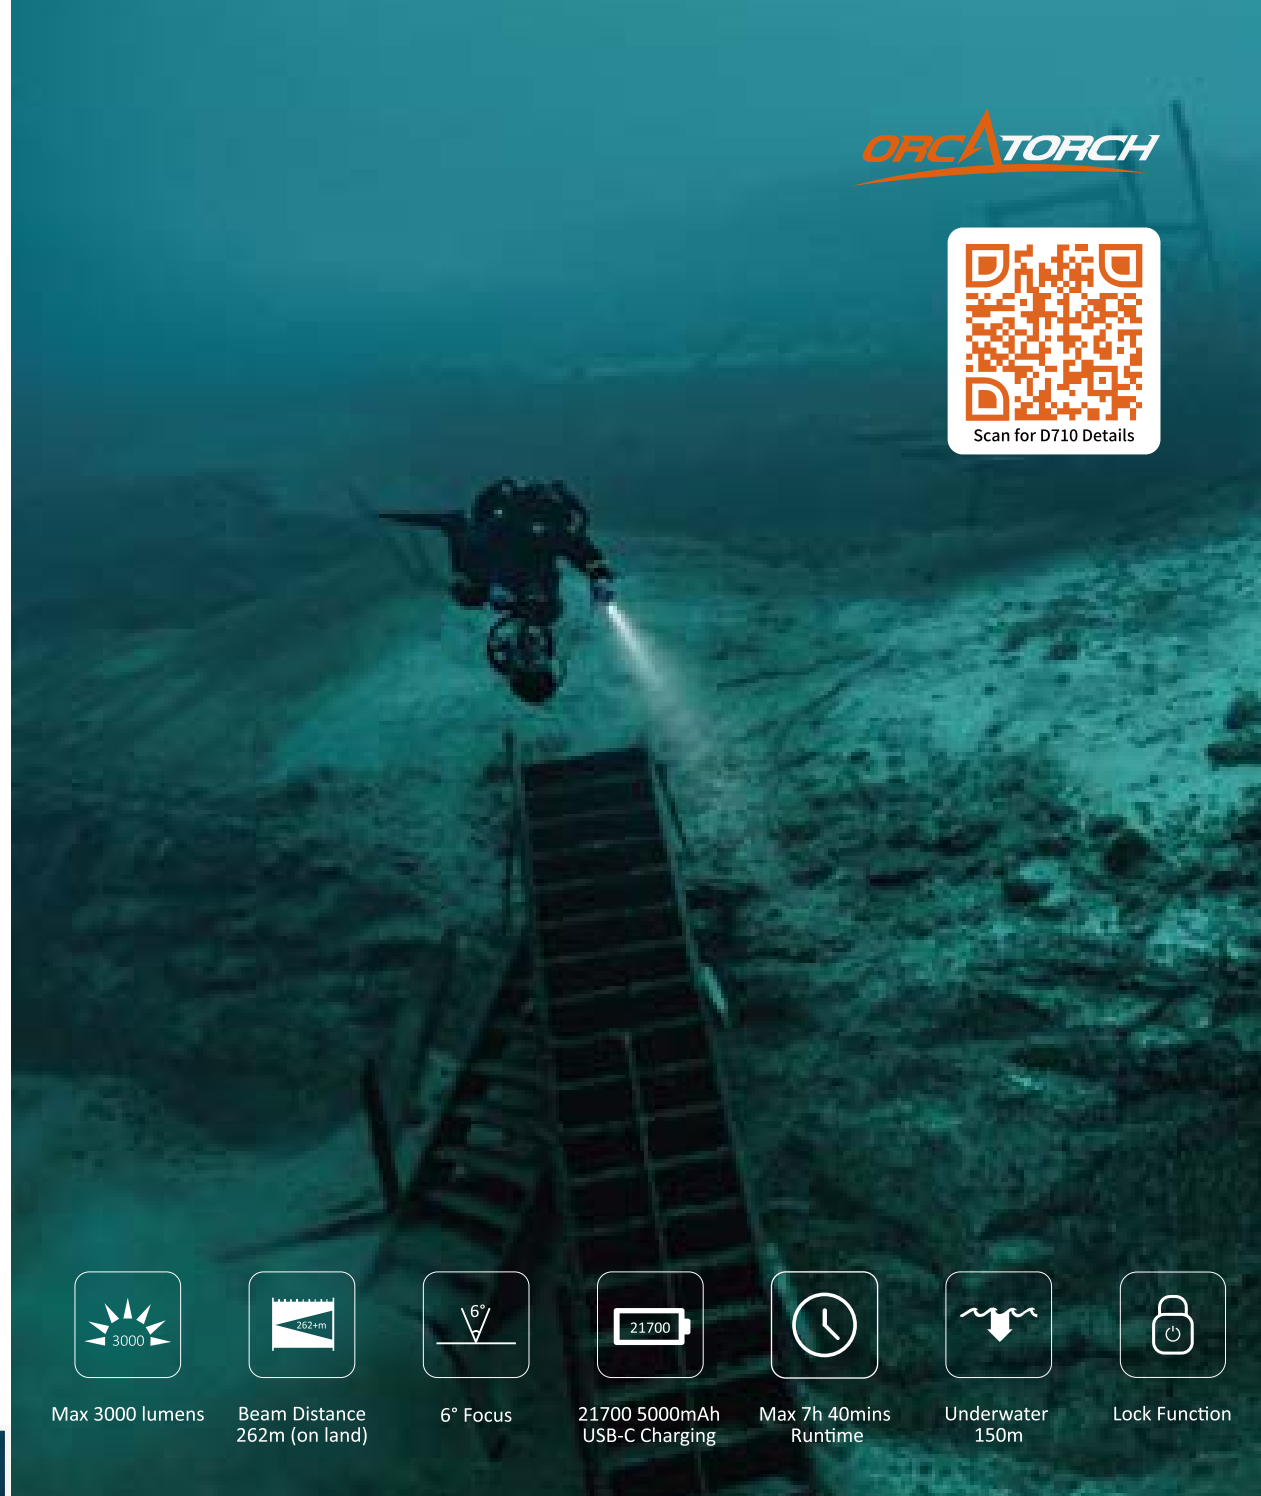

ORCATORCH

Scan for D710 Details