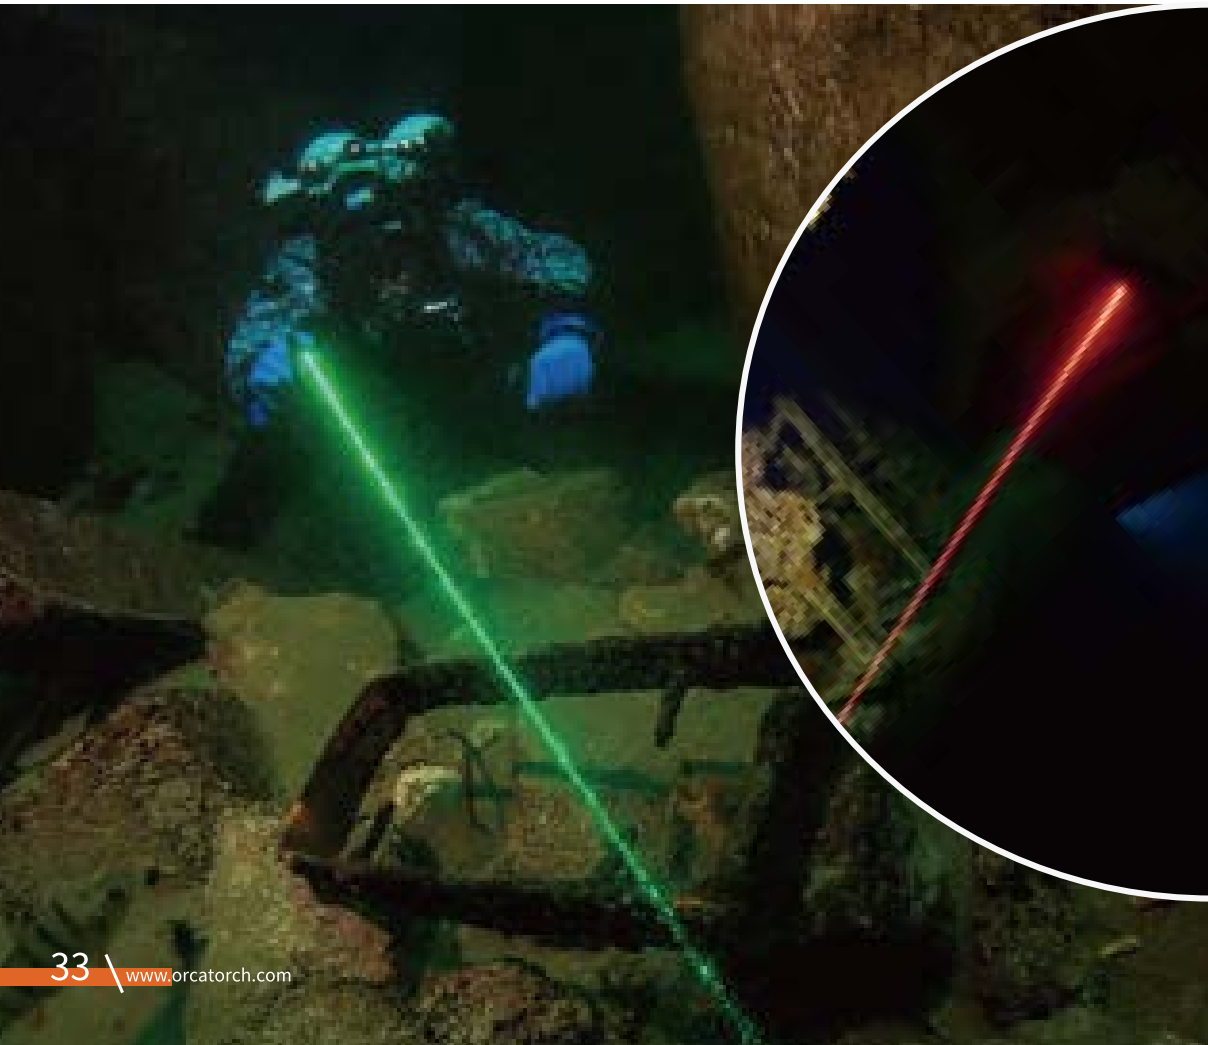

D570-GL/RL

Dual Light, Double Assurance

1500lm White Light

Bright, 8° narrow beam— reliable as your go-to torch.

Red/Green Laser Option

Point out hidden marine life, guide your buddy, or signal clearly in dark waters.